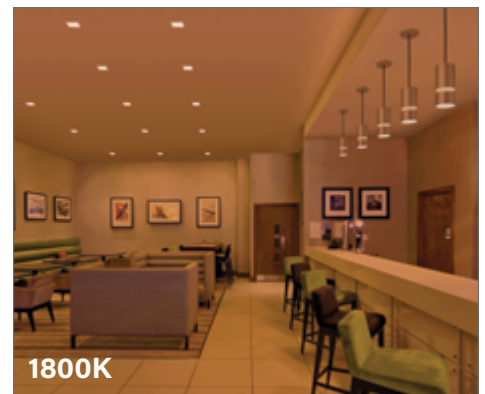

INCANDESCENT RANGE