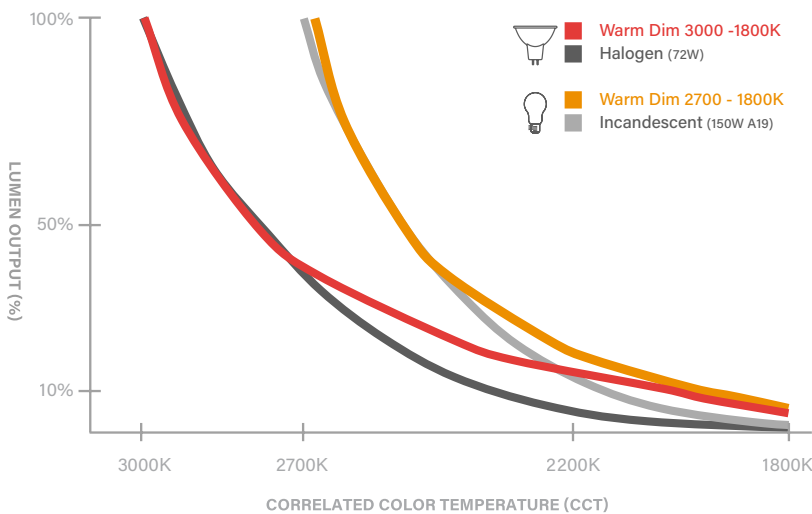

We offer two warm dim spectra, which have been carefully engineered to closely mimic the black body curves of halogen and incandescent light sources, allowing you to choose that which best meets the design intent and usage of each space.

Users can modulate the light, from vibrant to soothing, depending on the occasion and time of the day, while maintaining a Color Rendering Index (CRI) of 90 throughout the range.

Create inviting retail, hospitality, commercial or residential interiors with advanced warm dim technology from Focal Point.

HALOGEN RANGE

INCANDESCENT RANGE

Warm Dim Technology

Comfort and ambiance meet light quality and performance

Two warm dim options for design flexibility

Choose the 3000K to 1800K warm dim option, which replicates the black body curve of a halogen light source, or the 2700K to 1800K option, which behaves similarly to an incandescent light bulb. Both are offered with CRI 90 so that the light is not only comfortable, it also supports accurate color rendition.

SOURCE	DIMMING PERCENTAGE				
	100%	50%	30%	15%	2%
Warm Dim 3000 -1800K	3000K	2800K	2550K	2200K	1800K
Halogen (72W)	3000K	2800K	2625K	2400K	1925K
Warm Dim 2700 -1800K	2675K	2500K	2350K	2100K	1800K
Incandescent (150W A19)	2700K	2500K	2375K	2200K	1850K
ID+ 3.5" Downlight Delivered Lumens	2100	1050	630	315	42